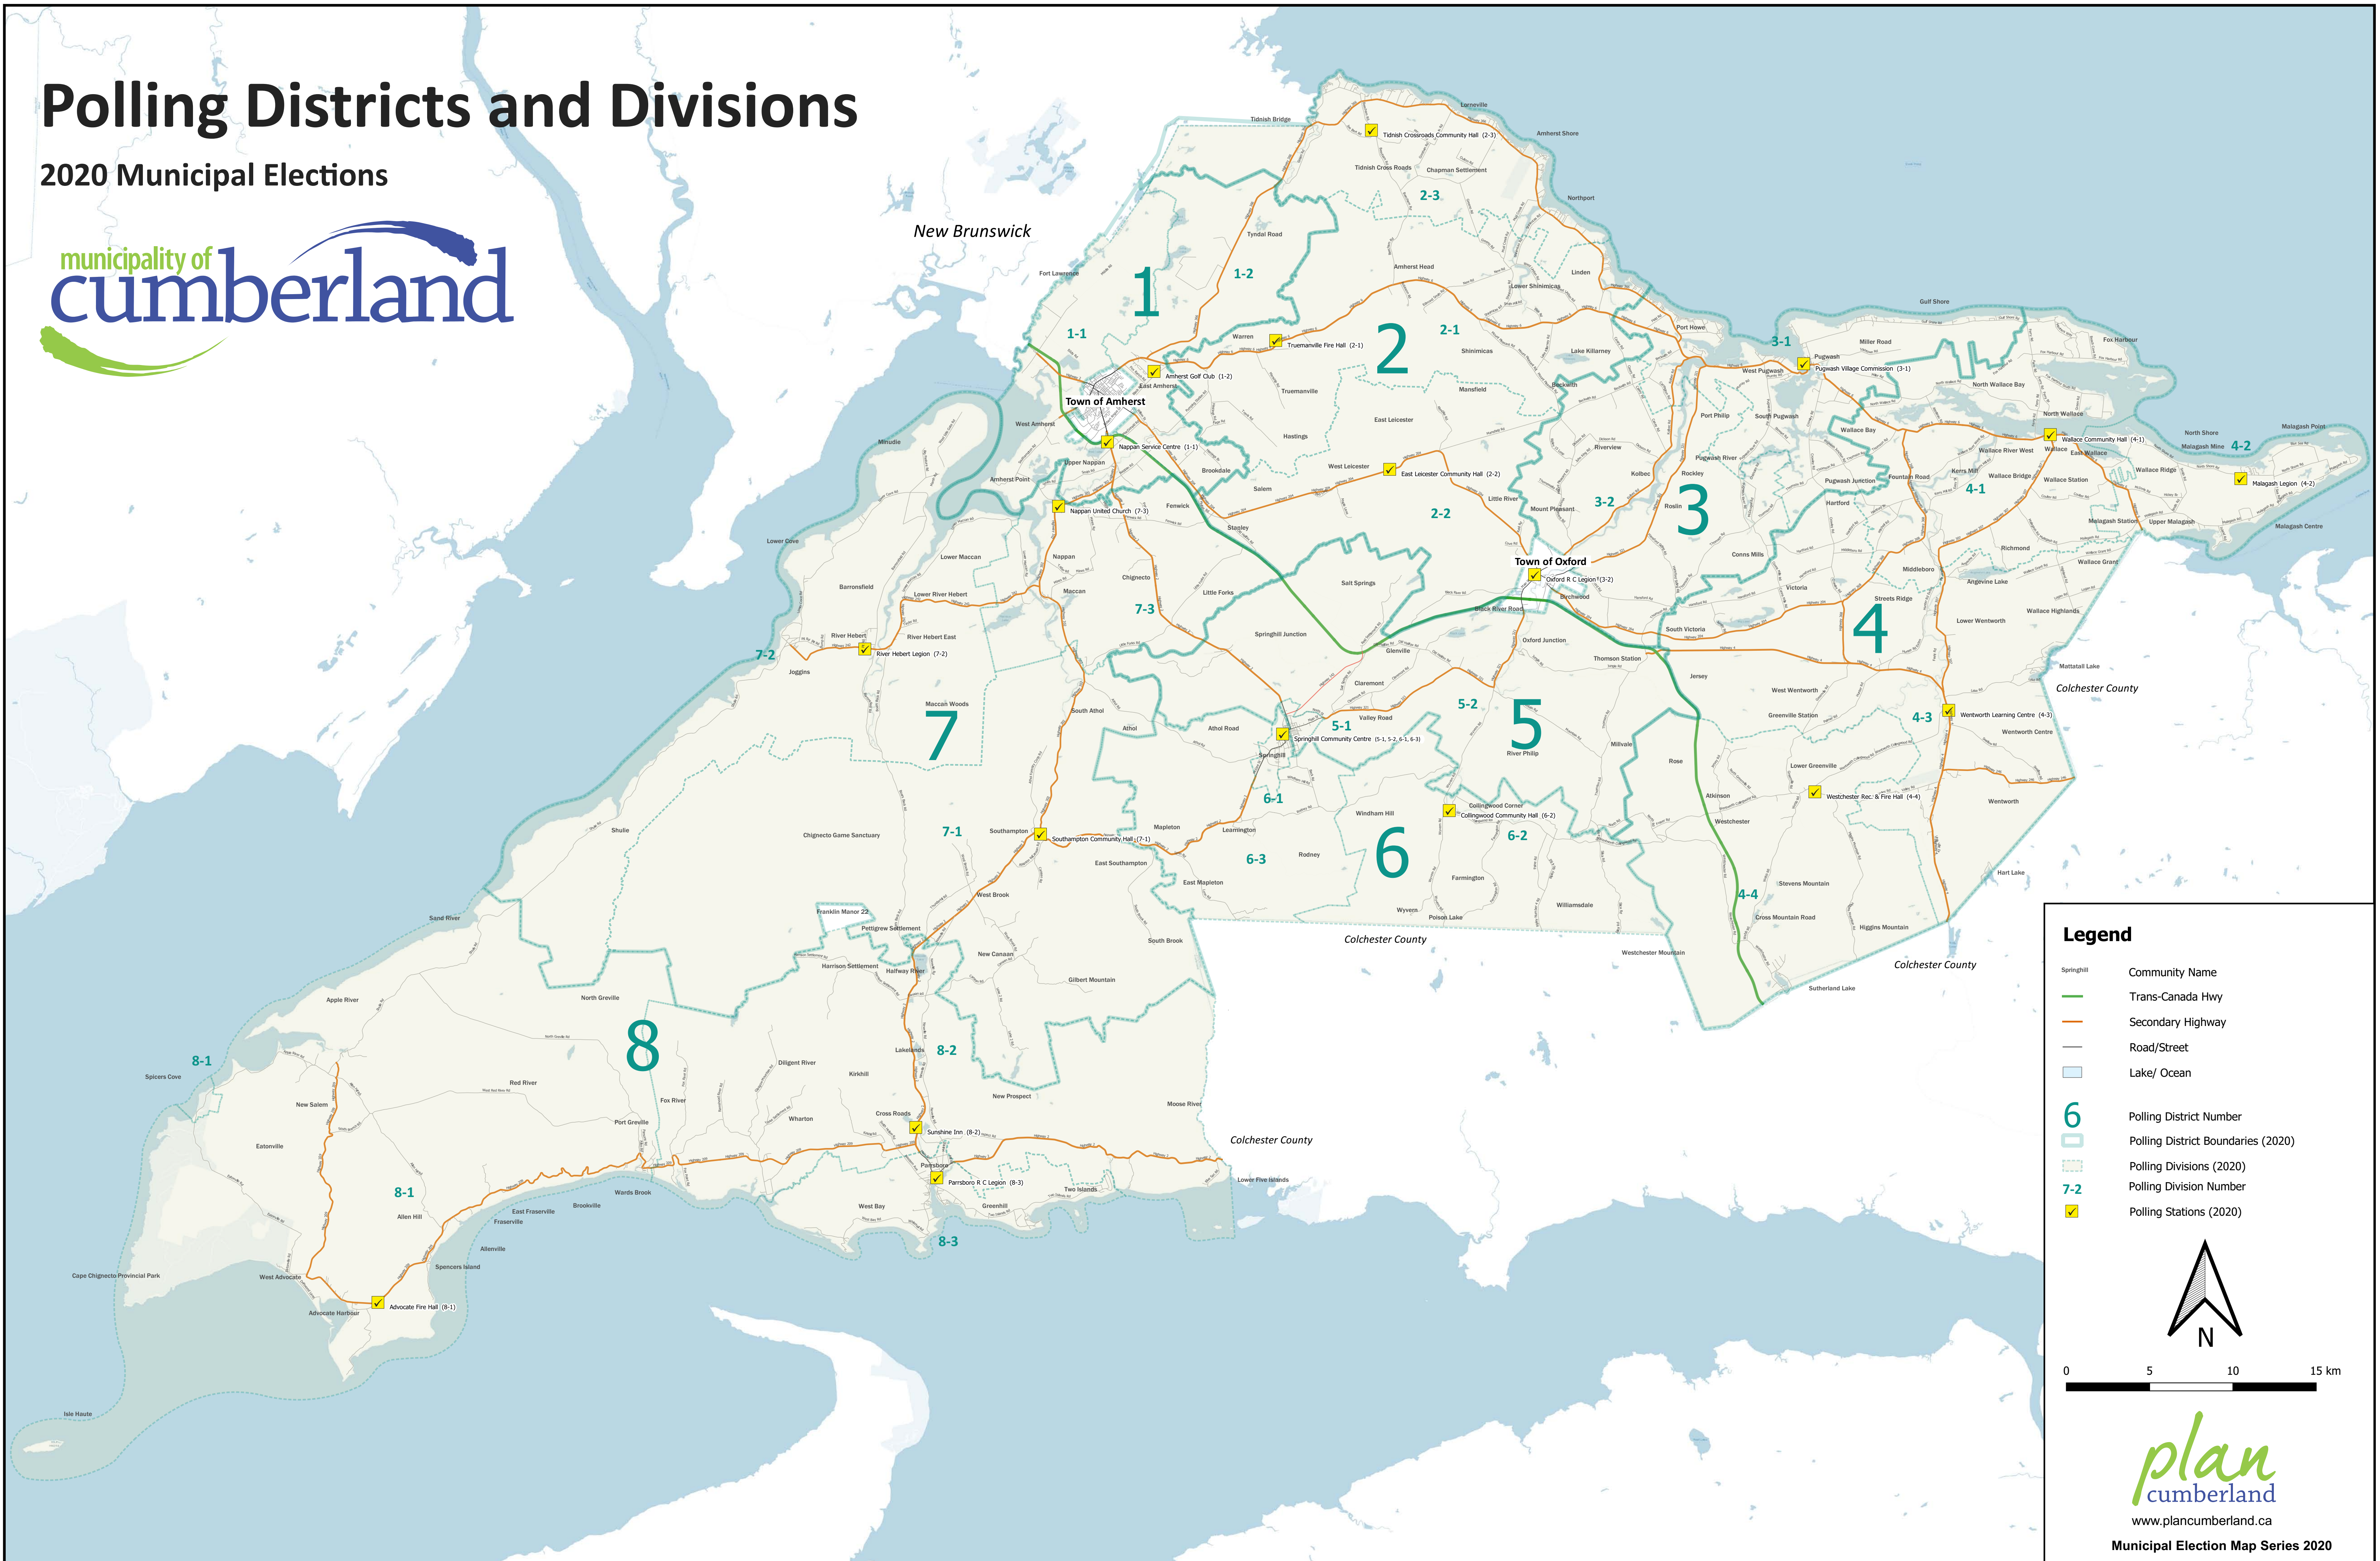

# Polling Districts and Divisions

2020 Municipal Elections

**Legend**

- Community Name
- Trans-Canada Hwy
- Secondary Highway
- Road/Street
- Lake/ Ocean
- Polling District Number
- Polling District Boundaries (2020)
- Polling Divisions (2020)
- Polling Division Number
- Polling Stations (2020)

0 5 10 15 km